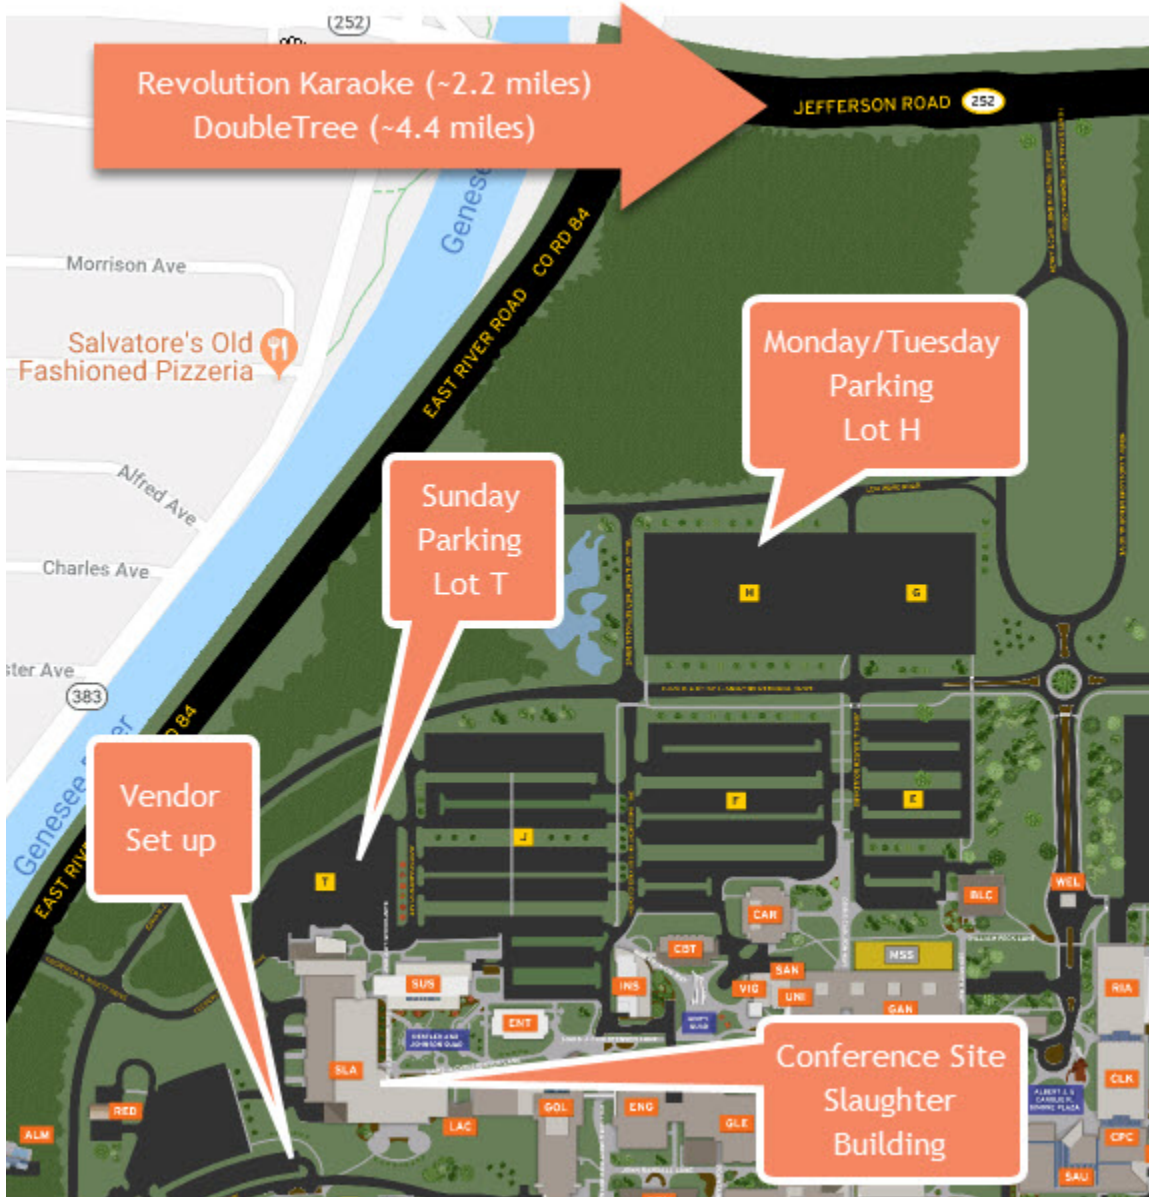

Spectrum 2018 Parking and Building Maps

Main Entrance

078 - Louise Slaughter Hall - 2nd Floor

Plenary Sessions