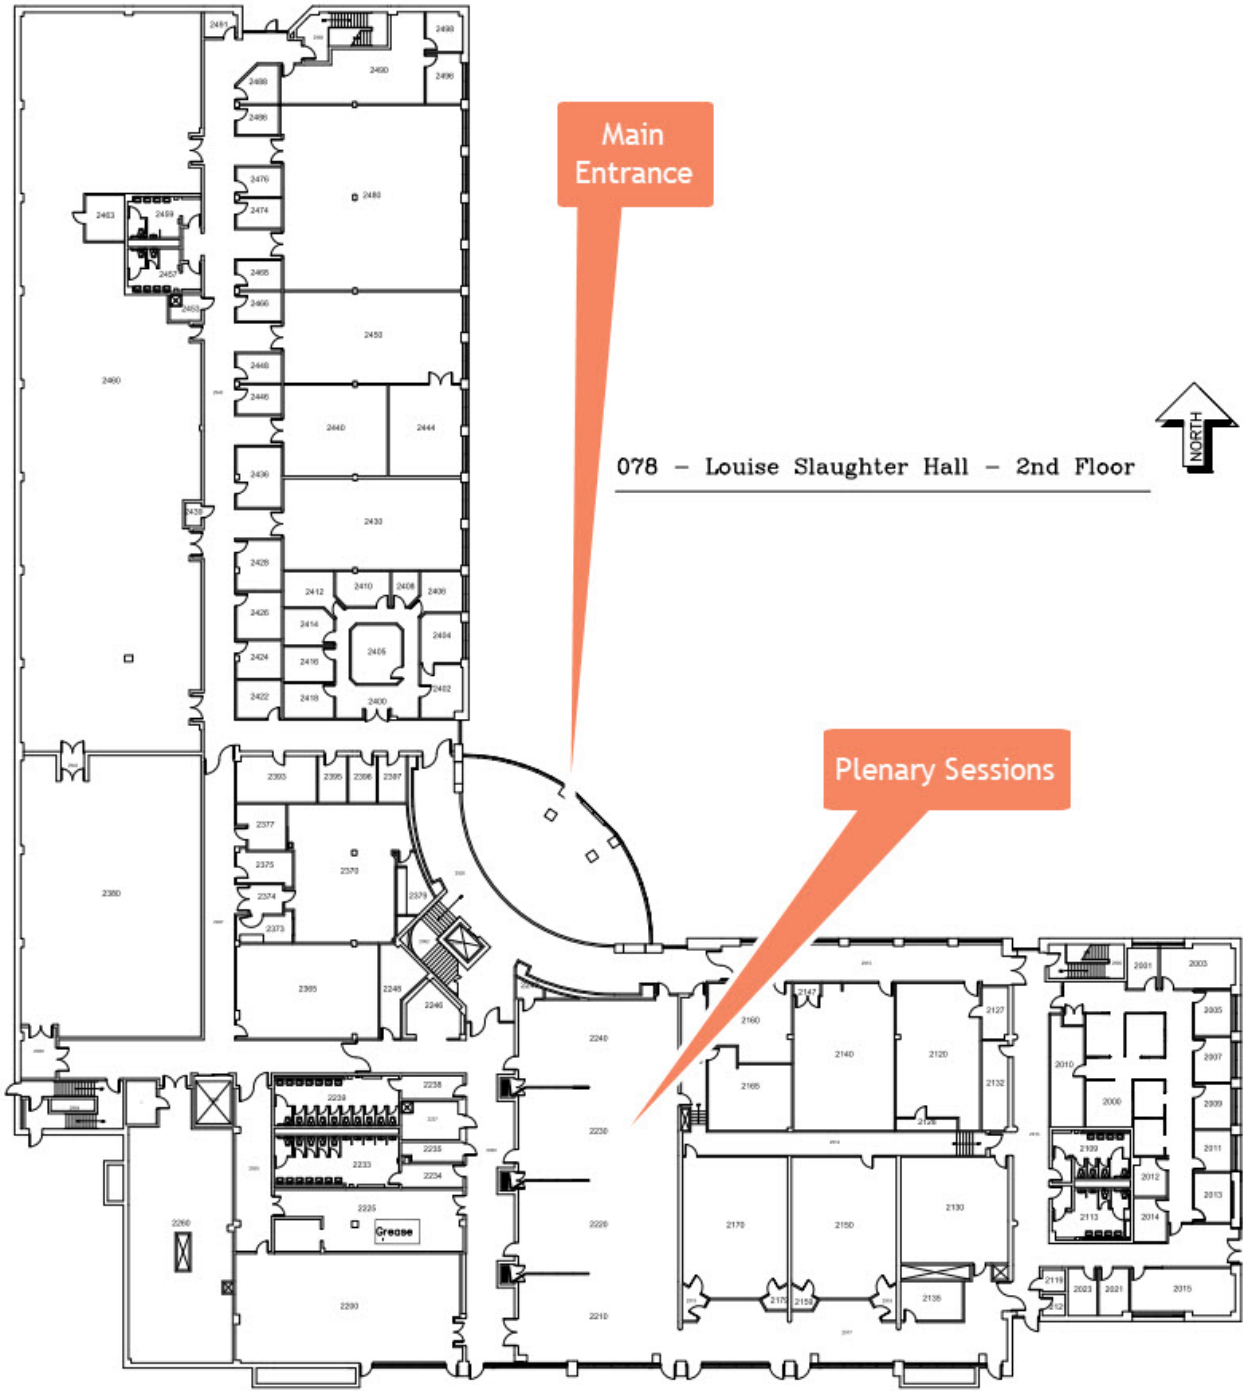

Spectrum 2018 Parking and Building Maps

Main Entrance

078 - Louise Slaughter Hall - 2nd Floor

Plenary Sessions